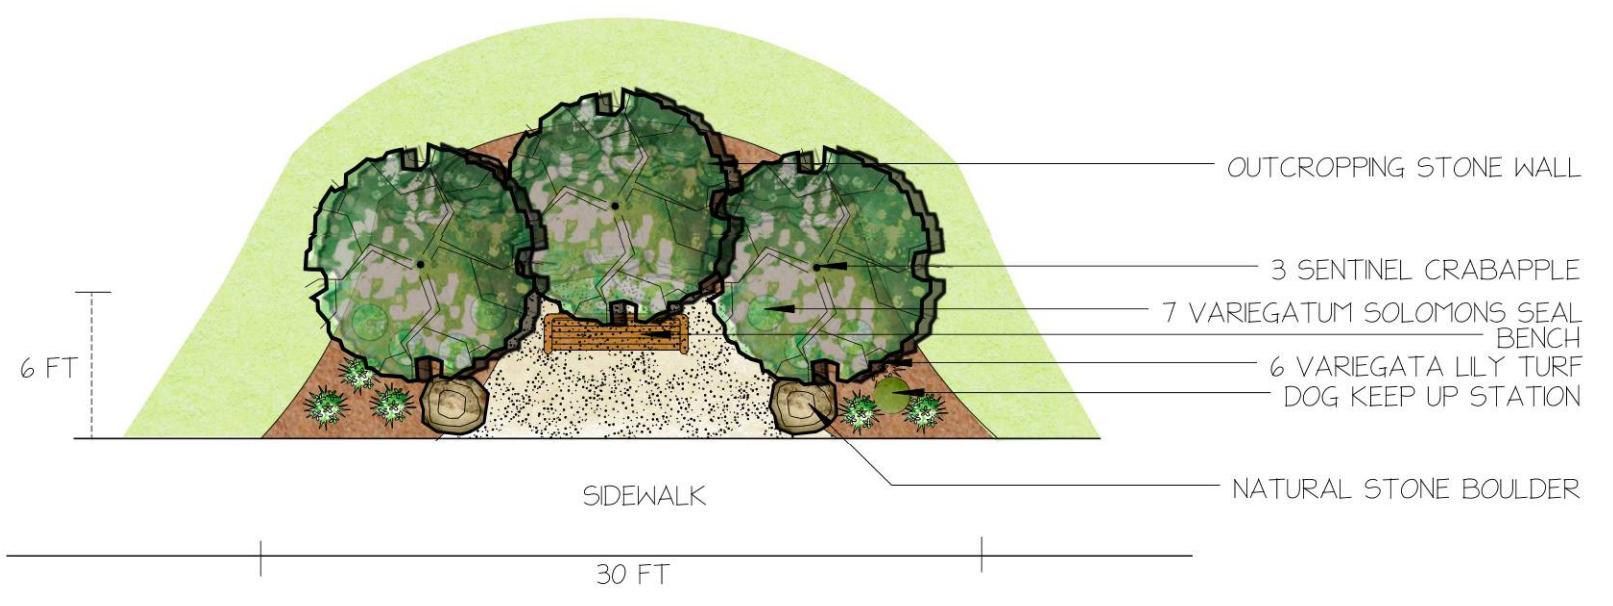

BLOCK "B"
WHISPERING WOODS DRIVE

No.	Date	Description

OVERLOOK PATIOS
SEATING AREA

LAKE FOREST
HOA
LAKE FOREST
MACEDONIA, OHIO

SCALE 1"=8'
DRAWN BY K. SASAK
CHECKED BY M. MAZZURCO
DATE 8/2/14
DATE OF PRINT

PROJECT NO.
SHEET NO.
1 OF 1